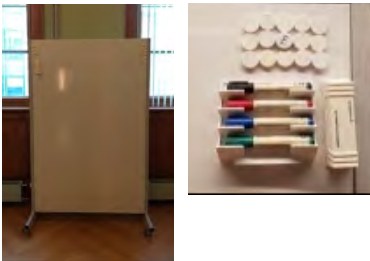

Event equipment – Collegium Helveticum STW B20

General

The Collegium Helveticum owns a selection of event furniture and equipment, which can be provided upon request.

Seminar tables

- Size: 70 x 140 x 74 cm
- Number: 24 (Meridian Hall STW B2.5: 12
Library STW A2.4: 12)
- Use : Seminars, lunches

Standing table (Z-Table)

- Size: 60 x 60 x 110 cm
- Number: 10
- Use: Standing receptions, break catering

Swan chair

- Number: 6
- Use: Panel discussion

Partition walls (white board, magnetic)

- Size: 120 x 185 cm
- Number: 6
- Accessories:
 - 1 magnetic pen holder
 - 4 markers in different colors
 - 1 magnetic board wiper
 - Magnets

Event equipment

Blackboard (magnetic)

- Size: 150 x 100 cm
- Number: 1
- Accessories
 - Chalk in different colors
 - Sponge

Multifunctional cube

- Size: 45 x 45 x 45 cm
- Number: 14
- Accessories: AUX-adapter for different technical devices