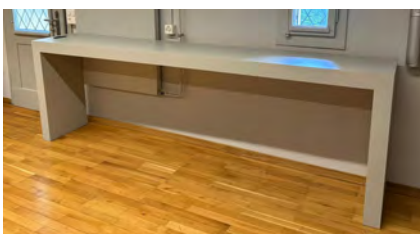

Bar counter

- Size: 45 x 278 x 90.5 cm
- Number: 1